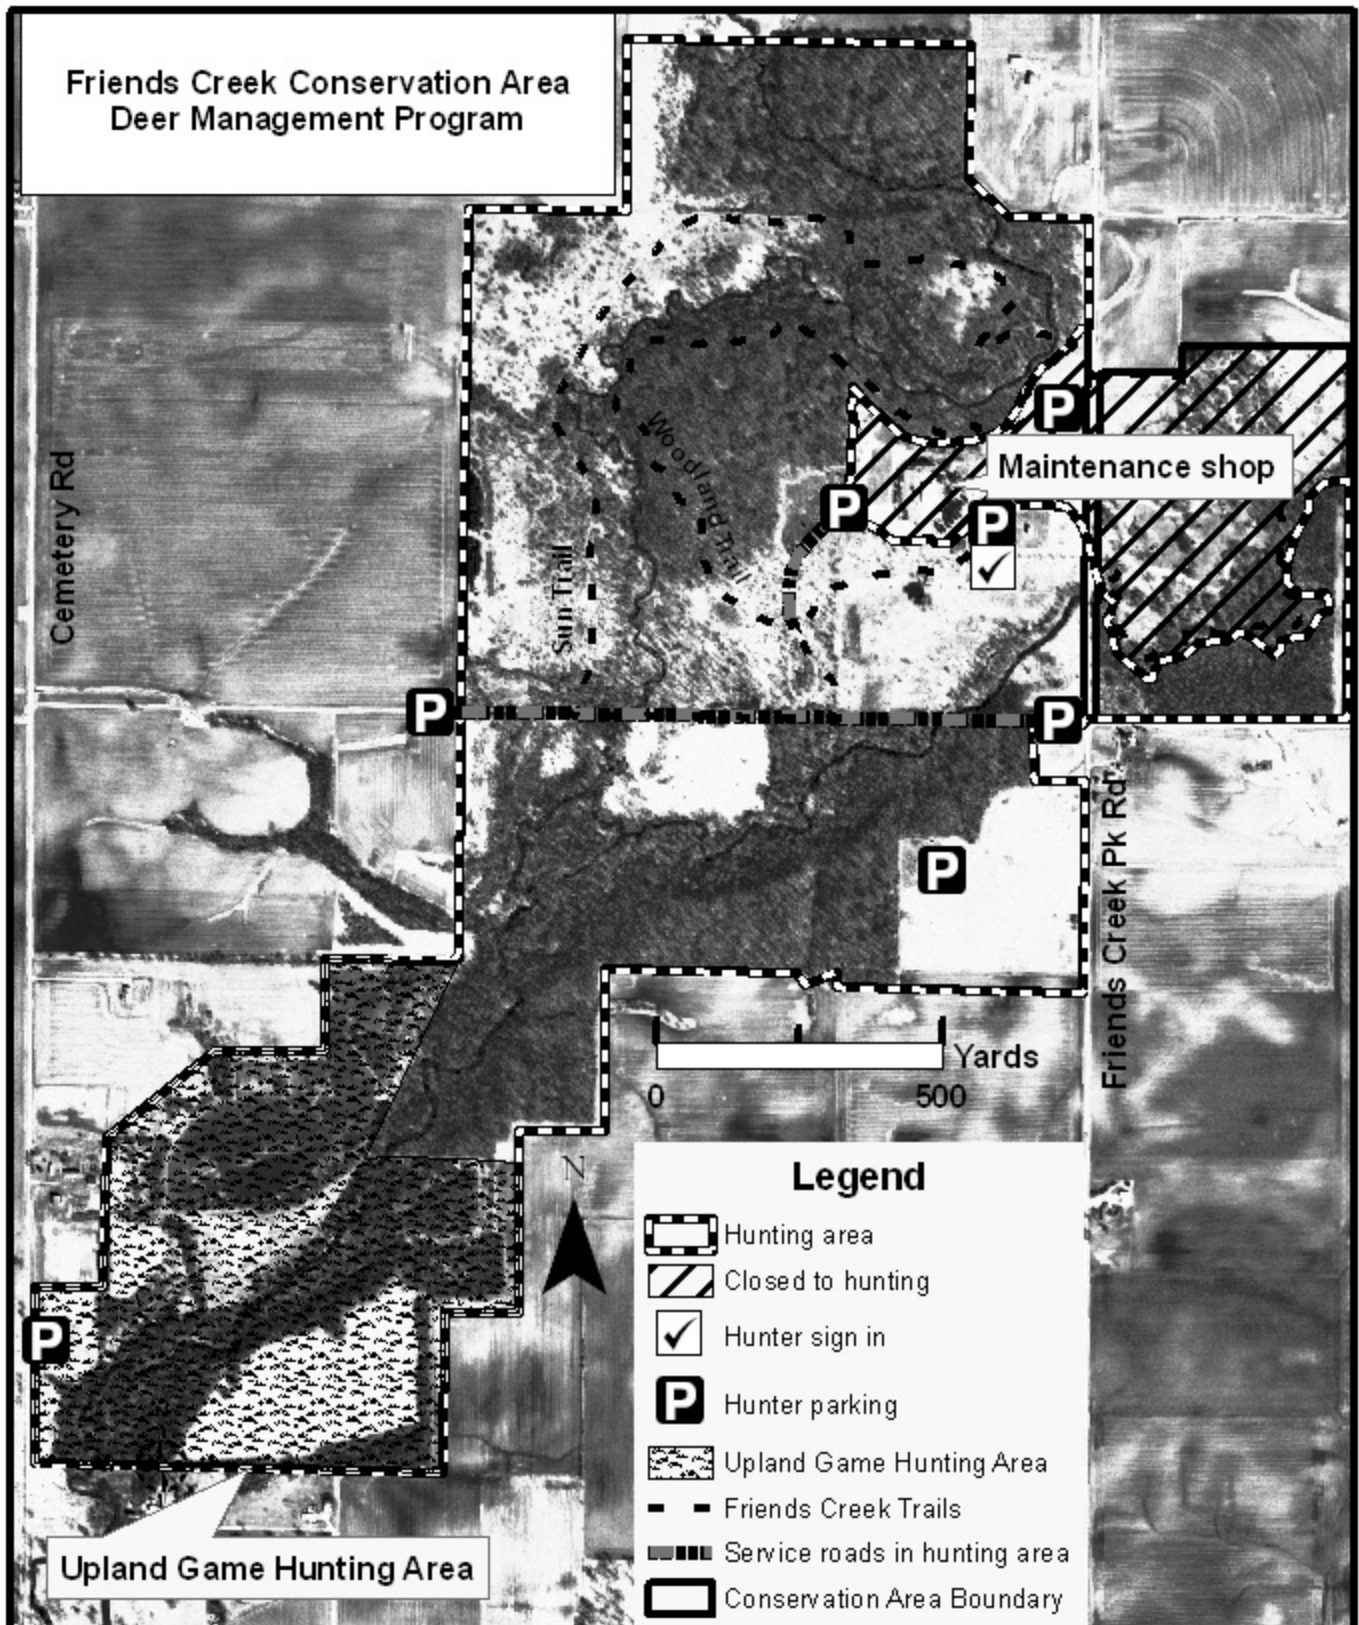

Friends Creek Conservation Area
Deer Management Program

Upland Game Hunting Area

Legend

- Hunting area
- Closed to hunting
- Hunter sign in
- Hunter parking
- Upland Game Hunting Area
- Friends Creek Trails
- Service roads in hunting area
- Conservation Area Boundary

Upland Game Hunting Area Details

Archery deer hunting is not allowed in the upland game hunting area on days when upland game hunting is taking place. Dates for upland game hunting in 2012 are November 3, 4, 7, 10, 14, 21, 24, 28 and December 6, 9, 13, 16, 20, 23, 27, 30.